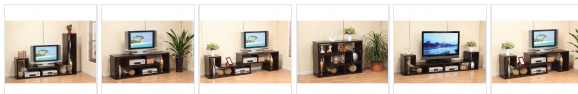

PRODUCT DETAILS

10367-X2 TV STAND (MULTIPLE CONFIGURATION) / [Go Back](#)

[Login For Price](#)

DESCRIPTION

Customize your TV stand with one of six different configurations! This dynamic unit can be assembled in a variety of ways, and can just as easily be changed to suit your ever changing style. ***Available in cocoa.